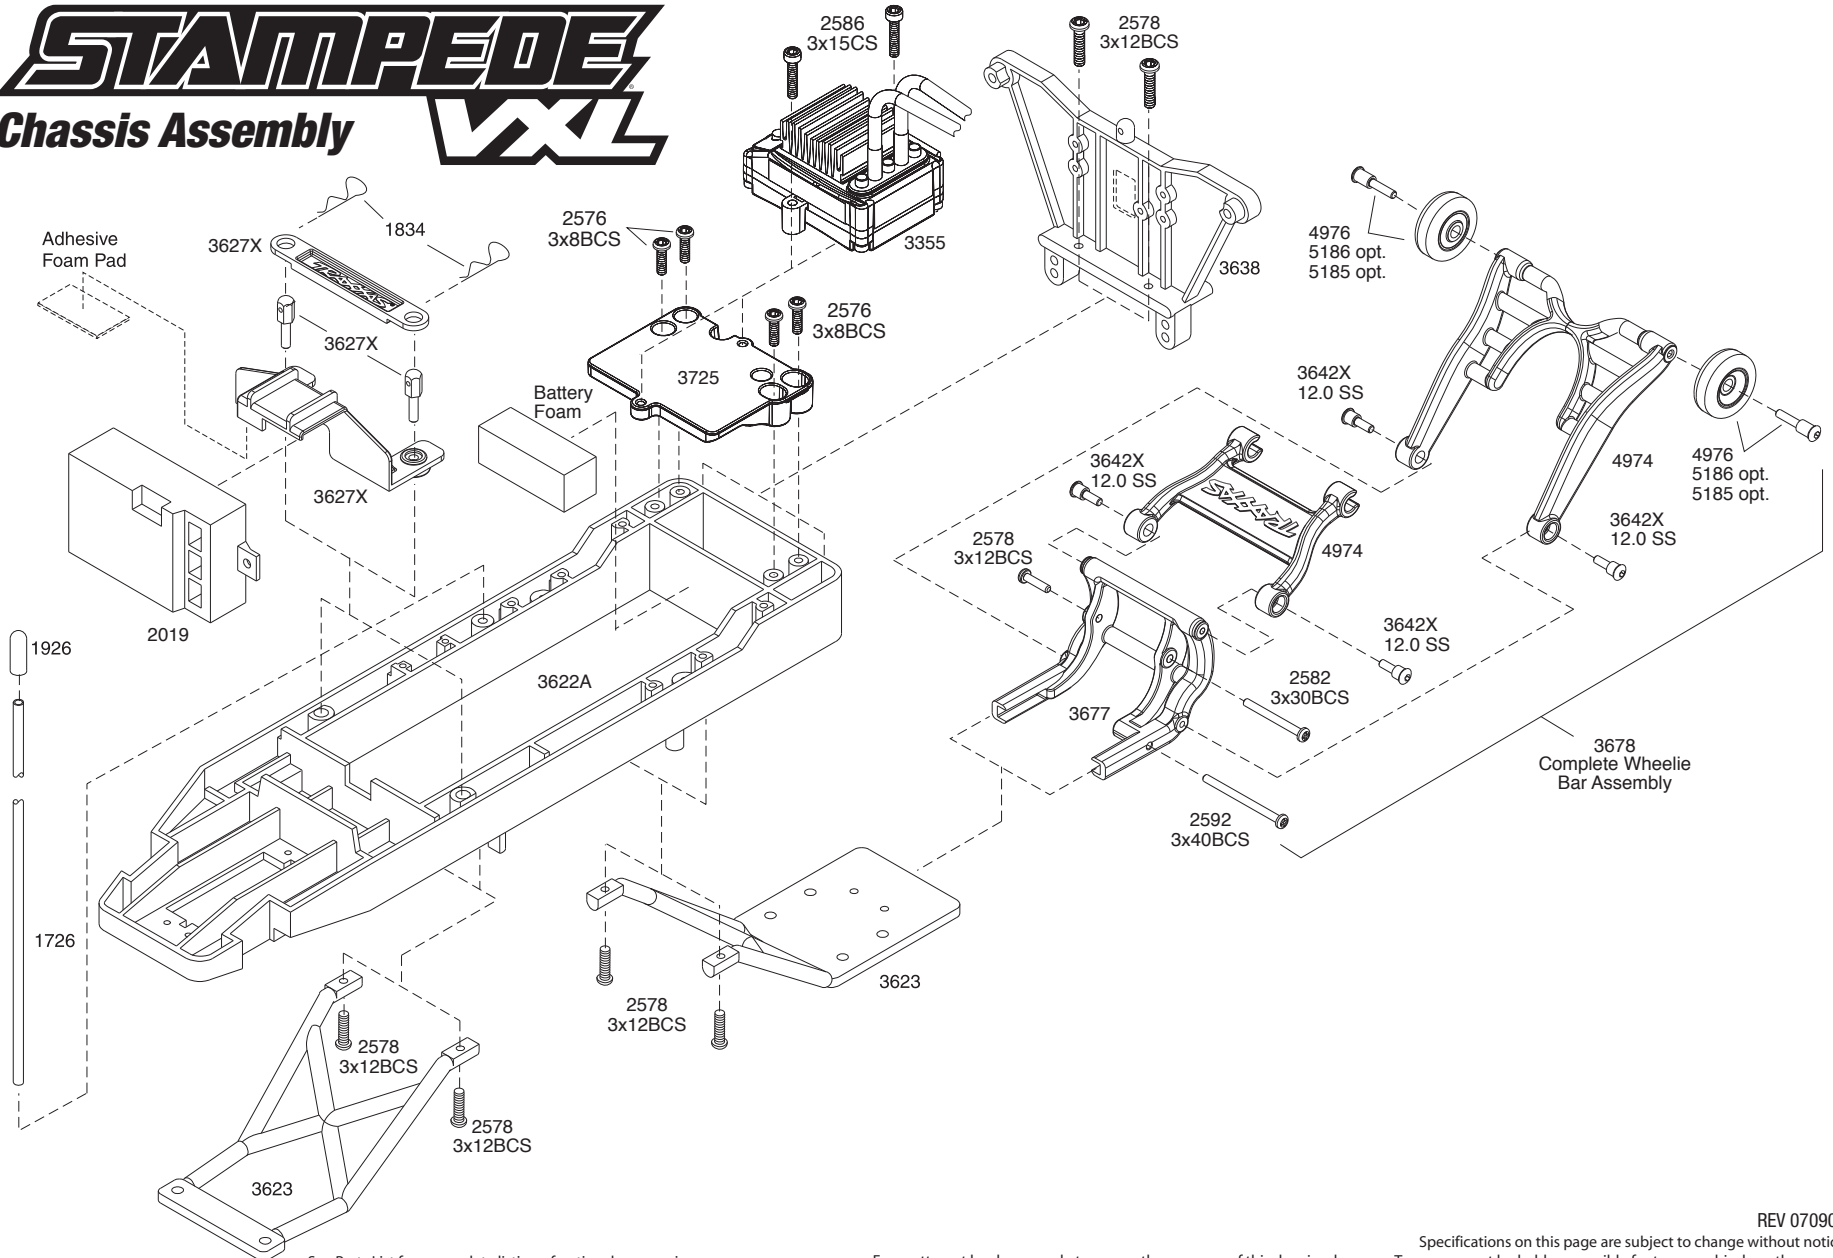

STAMPEDE

Chassis Assembly

VXL

See Parts List for a complete listing of optional accessories.

REV 070904
 Specifications on this page are subject to change without notice.
 Every attempt has been made to ensure the accuracy of this drawing, however Traxxas cannot be held responsible for typographical or other errors.